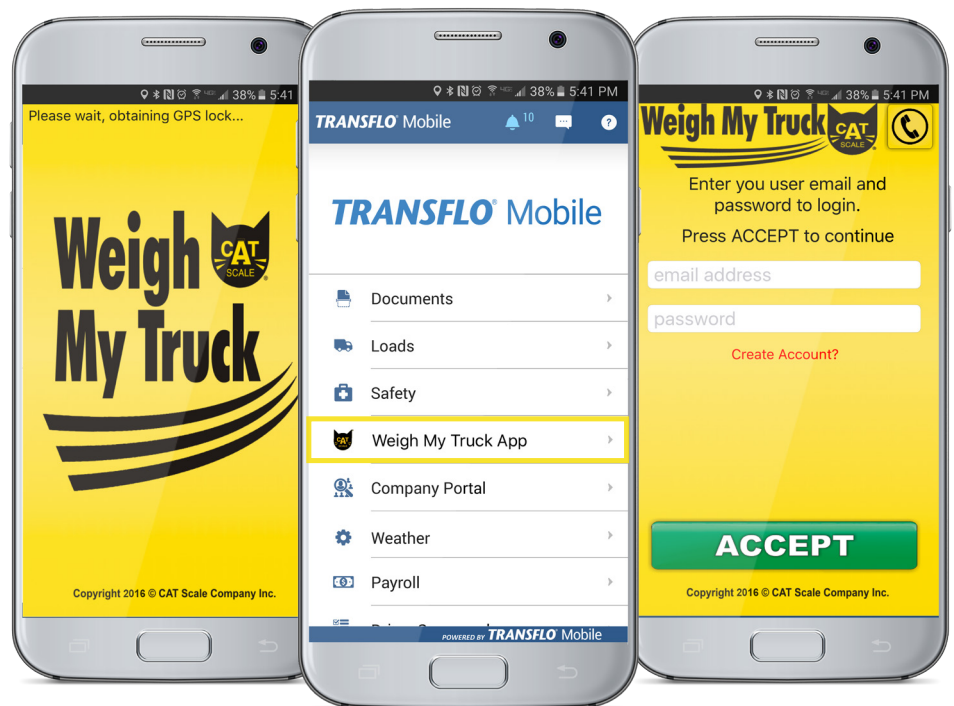

## ACCESS CAT SCALE IN TRANSFLO MOBILE

Save time with new Weigh My Truck® features from CAT Scale® – without ever leaving Transflo Mobile. Accessing partners has never been more convenient.

### A Better Weigh Forward

The CAT Scale integration with Transflo Mobile allows commercial drivers to simply weigh their truck, pay for the transaction using one of several methods, and access weights from their phone without ever leaving the cab.

**The Weigh My Truck app is designed to make weighing faster and easier for drivers.”**

- Delia Meier, Senior Vice President  
CAT Scale Company

The experience is convenient and saves drivers valuable time while on the road. Operating the world's leading truck scale network, CAT Scale provides guaranteed, accurate weights at over 1,750 locations throughout the U.S. and Canada.

### Features of the CAT Scale Weigh My Truck app:

- Weights that are guaranteed to be accurate
- Printed tickets still available at fuel desk
- Electronic CAT Scale tickets emailed to driver or fleet
- Several payment methods: EFS, Comdata, PayPal, ACH, & credit cards
- Fleet name fields and prompts for load identification
- Configurable email workflows and text formats